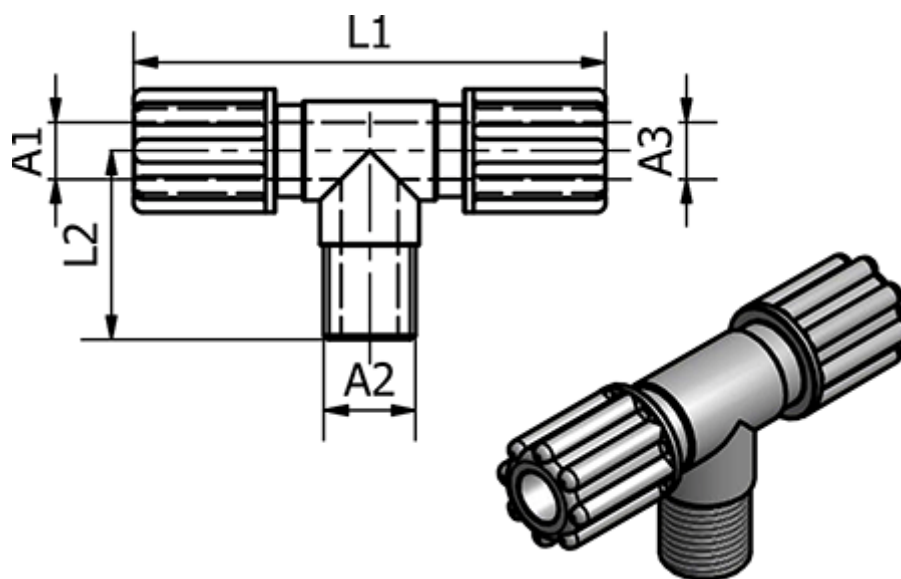

Data Sheet

Article number: 58615052

Description: Push-on 150.52, Ø6/8, Ø6/8 - G 1/4"
Tee Connector

Measures

	= -
	= -
Ext. Hose Diameter A1	= 6/8
Ext. Hose Diameter A3	= 6/8
L1	= 60
L2	= 27
Thread A2	= G 1/4"